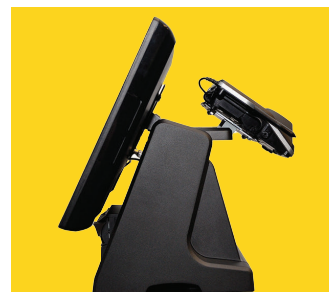

# OPTIMA 14.1" TOUCH PC POS TERMINAL

### Fully Adjustable Base

The display has a fully adjustable die-cast foldable base. In addition, this All-In-One POS is wall mountable and features a true flat capacitive touchscreen and options that include a MSR, Fingerprint reader, and customer display.

### Robust Design

A large variety of IO ports are included with this PC Terminal. These are fanless, ventless, spill and dust resistant, so they are perfect for harsh environments.

## Integrated Attachments

Flexible for more peripherals to support diverse applications.

8" LCD Display

14" LCD Display

15" LCD Display

LCM Customer Display

MSR

Fingerprint Reader